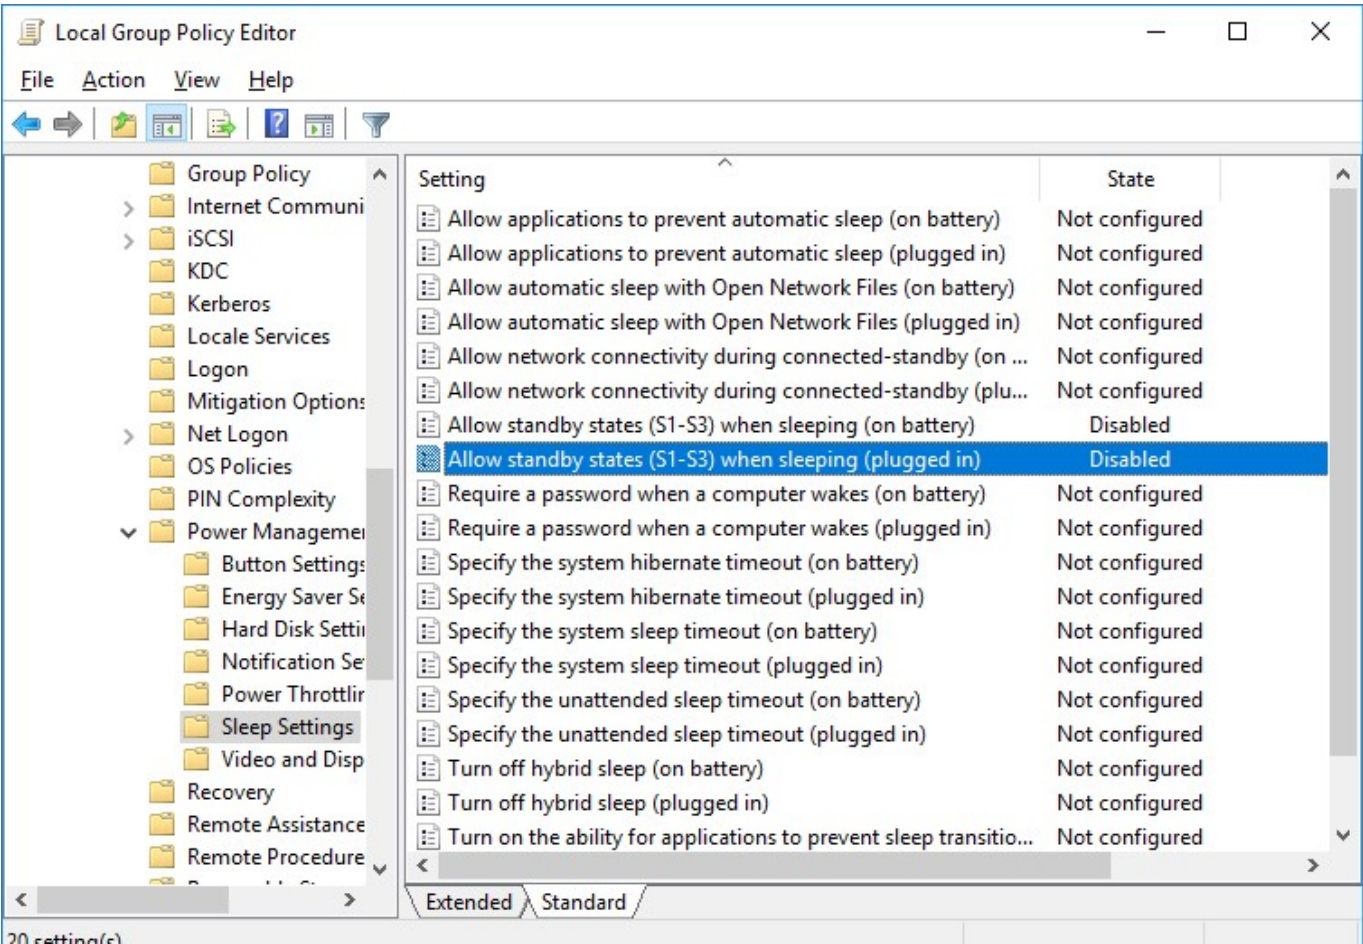

[How To Bypass Windows Username And Password On Windows 7 Enterprise With Network Commands](#)