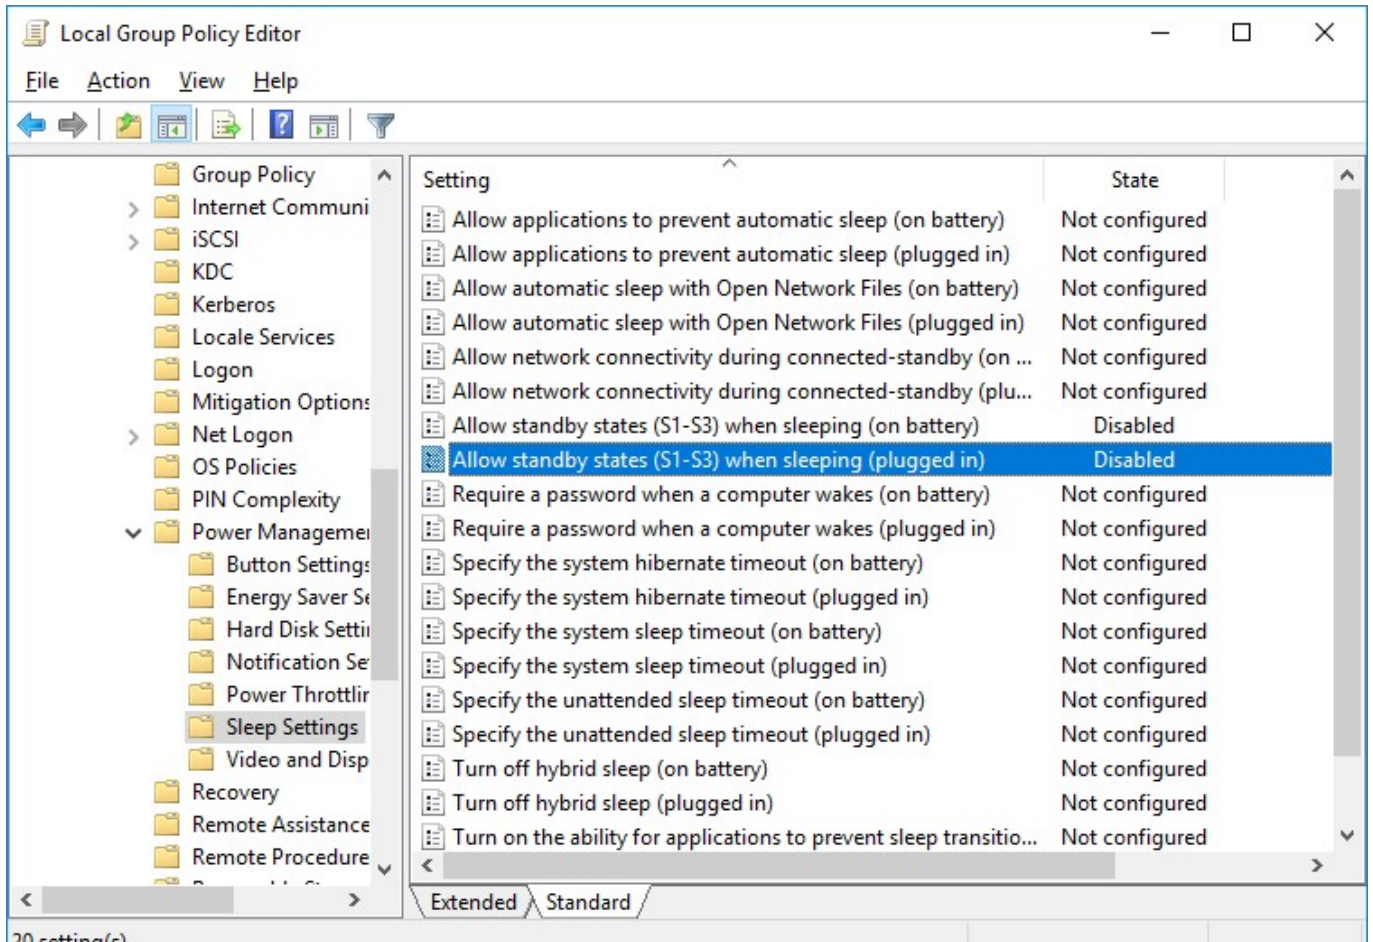

[Novel Misteri Kan Battaniye Latest Version APK for Android](#)

[Video to MP3 Converter (for android)](#)

Stephen has been using a standard user account in Windows 8, but ... where you can start a command prompt window (cmd.exe) aka "DOS .... Use this tutorial to install MongoDB 4.2 Enterprise Edition on Windows using the default ... on Windows in an unattended fashion, using msixexec.exe from the command line (cmd.exe). This is ... Windows 8 / Windows Server 2012; Windows 7 / Windows Server 2008 R2 ... Run the service as Network Service user (Default).. Having to enter your Windows password each time you boot up can be a hassle. ... You'll now bypass the log-in screen (as well as the Lock screen if ... screen in Windows 8.1 and the desktop in Windows 7 or Windows 10 ... Just type netplwiz at the command prompt to open the User Accounts Control Panel ... [2.6.32 2012 Local Root Exploit (Compiled)](#)

[This humongous PS4 controller is thankfully a one-time thing](#)

How to Reset Local Group Policy to Default in Vista, Windows 7, and Windows ... How may I bypass this "system administrator? ... Step 1: Logon your Windows as administrator (You also can logon Safe Mode with Command Prompt, ... a password) The only other user I see in "net user" is guest (which I had .... Forgot Windows 7 admin password and there is no other user account to login? ... Method 1: Reset Password with Command Prompt in Windows 7 ... net user username new_password ... How to Bypass Windows 7 Password without Resetting Old Password · How to Recover Office Word Password · How to Recover PDF .... where, administrator is locked with a password, while you can only use standard user or guest. ... screen, press shift 5 times, until a cmd (command prompt) pops-up. Type in "net user administrator /active:yes", and this will activate the ... I know that many of you may know this vulnerability in Windows 7, I just .... It's through here we'll initiate the password reset. Enter the following commands: Cmd3. net user myaccountname desiredpassword. Replace .... Select